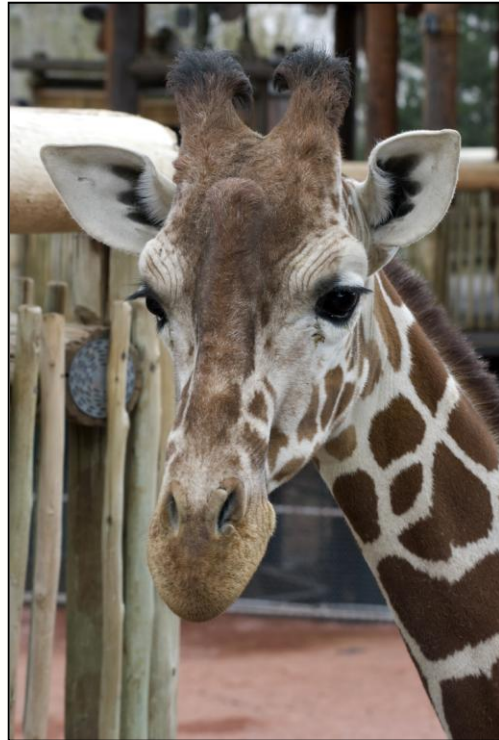

GIRAFFE PROFILE

Laikipia

Scientific Name: Giraffa camelopardalis reticulata

Common Name: Reticulated giraffe

Sex: Female

Birthdate: June 20, 2007

Parents: Dam - Uhura
Sire - Laikipia Sr.

Birthplace: Cheyenne Mountain Zoo

Weight: 1,735 pounds (2017)

Identification and Characteristics:

- Some defining characteristics include a scar across her left nostril (image 2) and blurred lines on her face.
- She has a dark line down the middle of her face; most of the giraffes have a lighter one (image 2 and 3), and she has what looks like a giraffe hoof print in the middle of her chest (image 1).

Socialization, Temperament and Behavior:

- Laikipia is generally calm. She is one of the giraffe who we use in our giraffe care workshop to teach people how to do footwork on giraffes. She seems to enjoy training for footwork a lot!
- She is “less dominant” than most of our other giraffes. She usually waits for a clear path to get to places she likes, and won’t push other giraffes out of the way to get there.

GIRAFFE PROFILE

Pictures:

Image 1

Image 2

Image 3