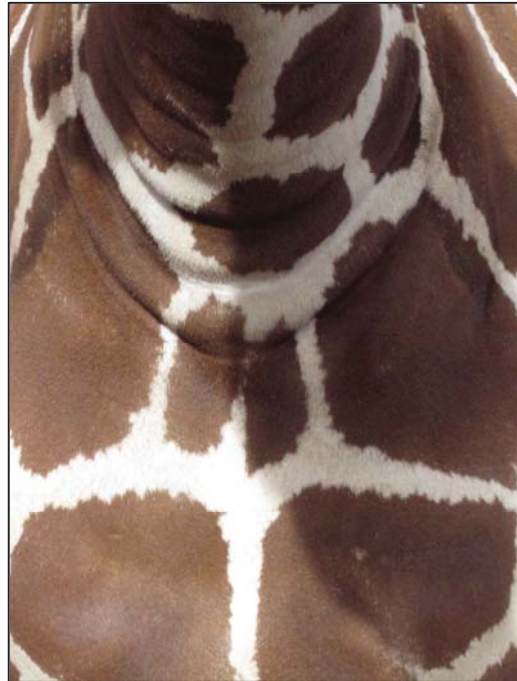

GIRAFFE PROFILE

Lakeisha

Scientific Name: Giraffa camelopardalis reticulata

Common Name: Reticulated giraffe

Sex: Female

Birthdate: March 9, 2000

Birthplace: Cheyenne Mountain Zoo

Weight: 1,920 pounds (2018)

Parents: Dam - Becky
Sire - Laikipia Sr.

Identification and Characteristics:

- Some defining characteristics include a small bump on her nose (image 3), a bow tie pattern on her chest (image 2) and her ossicones are close together (image 1).

Reproductive History:

- Lakeisha has had no calves.

GIRAFFE PROFILE

Pictures:

Image 1

Image 2

Image 3