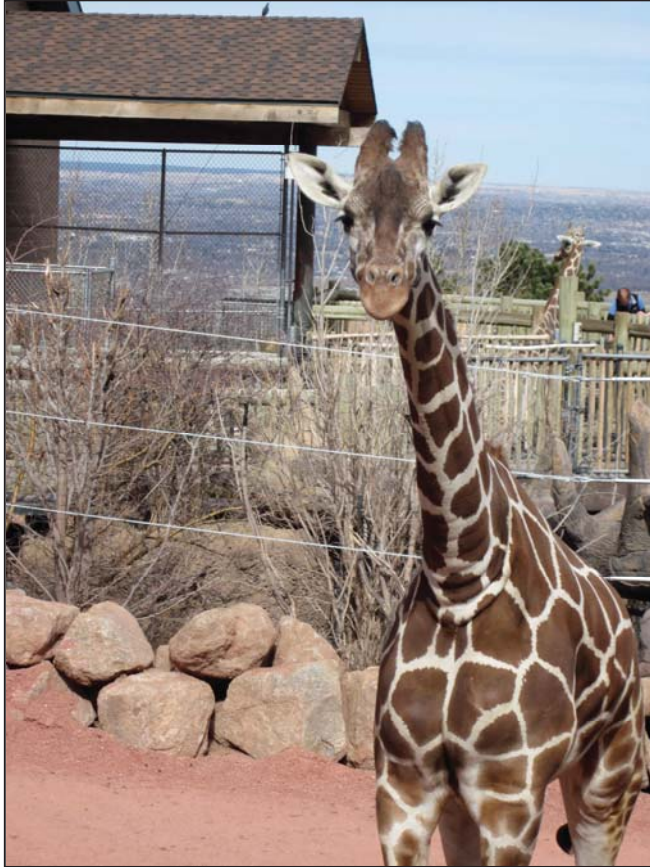

GIRAFFE PROFILE

Lakeisha

Scientific Name: Giraffa camelopardalis reticulata

Common Name: Reticulated giraffe

Sex: Female

Birthdate: March 9, 2000

Birthplace: Cheyenne Mountain Zoo

Weight: 1,920 pounds (2018)

Parents: Dam - Becky
Sire - Laikipia Sr.

Identification and Characteristics:

- Some defining characteristics include a small bump on her nose (image 3), a bow tie pattern on her chest (image 2) and her ossicones are close together (image 1).

Socialization, Temperament and Behavior:

- Lakeisha and Msichana like to chase each other around the barn. She is usually one of the last giraffe in the main yard when shifting in at night.

Known Behaviors:

Reproductive History:

- Lakeisha has had no calves.

GIRAFFE PROFILE

Pictures:

Image 1

Image 2

Image 3