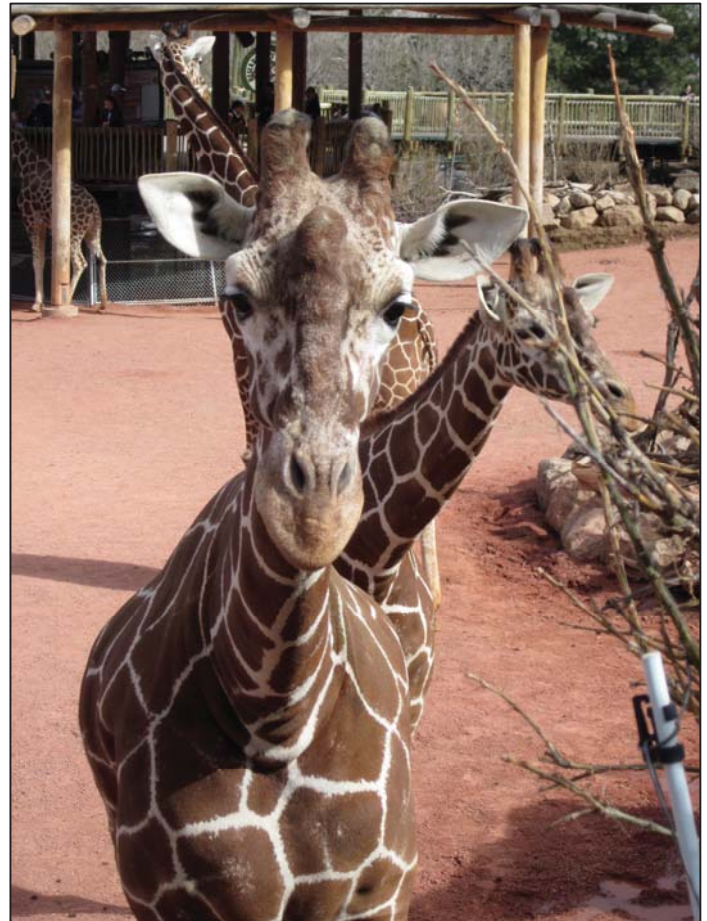

GIRAFFE PROFILE

Msichana

Scientific Name: Giraffa camelopardalis reticulata

Common Name: Reticulated giraffe

Sex: Female

Birthdate: September 21, 2002

Parents: Dam - Uhura
Sire - Laikpia Sr.

Birthplace: Cheyenne Mountain Zoo

Weight: 1,840 pounds (2018)

Identification and Characteristics:

- Some defining characteristics include her long upper lip (image 2 and 3) and a circle pattern on her chest (image 1 and 2).
- She likes to play with her upper lip.

Known Behaviors:

- Target, back, left and right foot, X-rays, chute/scale, touch, curl

Rewards:

- Msichana will take crackers and romaine as reinforcers.

Reproductive History:

- Msichana has had one calf, Kipawa, who now lives at Columbus Zoo.

GIRAFFE PROFILE

Pictures:

Image 1

Image 2

Image 3