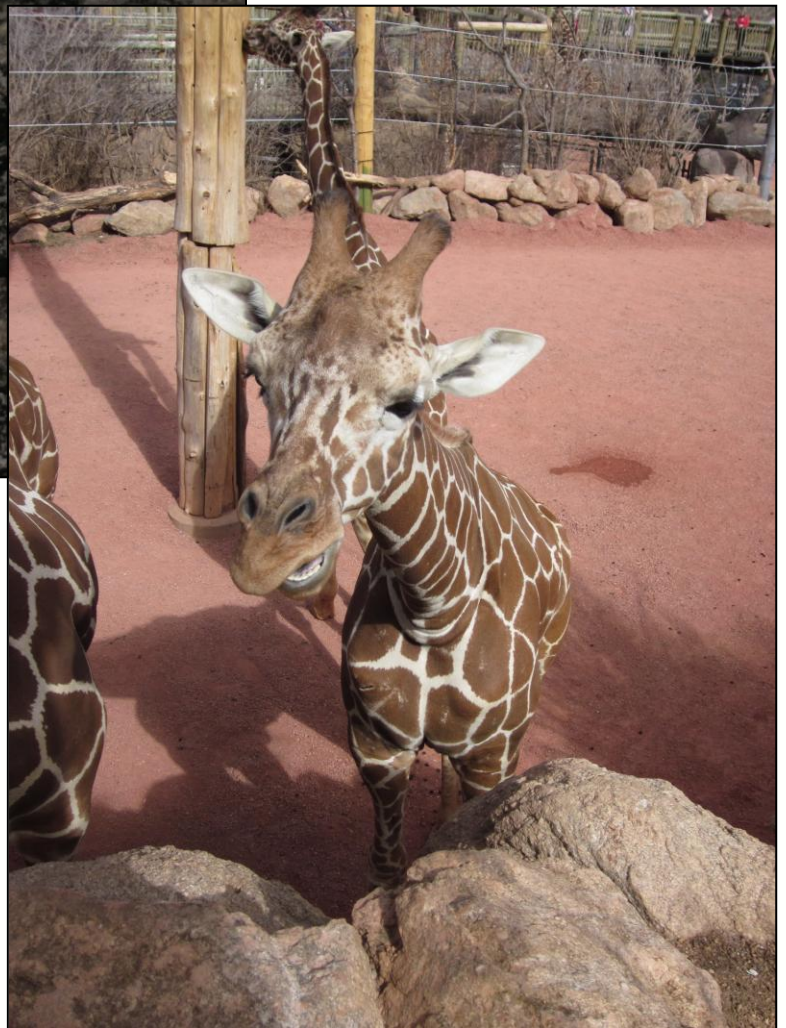

GIRAFFE PROFILE

Msitu

Scientific Name: Giraffa camelopardalis reticulata

Common Name: Reticulated giraffe

Sex: Female

Birthdate: February 5, 2009

Parents: Dam - Uhura
Sire - Mawimbi

Birthplace: Cheyenne Mountain Zoo

Weight: 1,491 pounds (2018)

Identification and Characteristics:

- Some defining characteristics include a scar on her right shoulder (image 1) and her long, spread-out ossicones (image 2).
- She is also more “cinnamon” in color.

Reproductive History:

- Msitu has given birth to two calves, Emy and Rae. Emy has moved on to another zoo, and Rae lives here at CMZoo.

GIRAFFE PROFILE

Pictures:

Image 1

Image 2