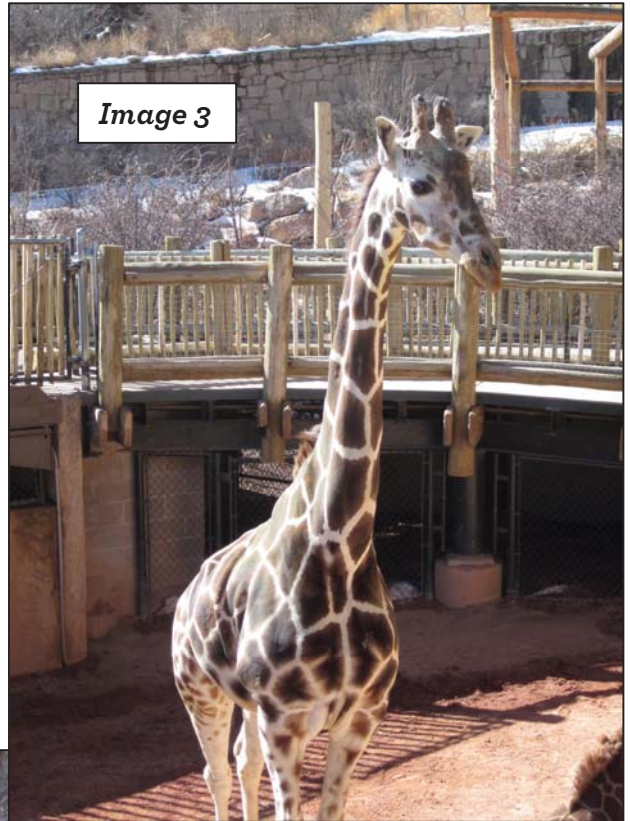

GIRAFFE PROFILE

Riyadh

Scientific Name: Giraffa camelopardalis reticulata

Common Name: Reticulated giraffe

Sex: Female

Birthdate: July 16, 1990

Birthplace: Cheyenne Mountain Zoo

Weight: 1,378 pounds (2018)

Parents: Dam - Diamond
Sire - Jambo

Identification and Characteristics:

- Some defining characteristics include a scar on her right side (image 1).
- She is one of the shorter females in the herd (image 2), and is lighter in color (image 3 and 4).

Reproductive History:

- Riyadh has given birth to nine giraffe. Two of her calves, Twiga and Muziki, are part of CMZoo

GIRAFFE PROFILE

Pictures:

Image 1

Image 3

Image 2

Image 4