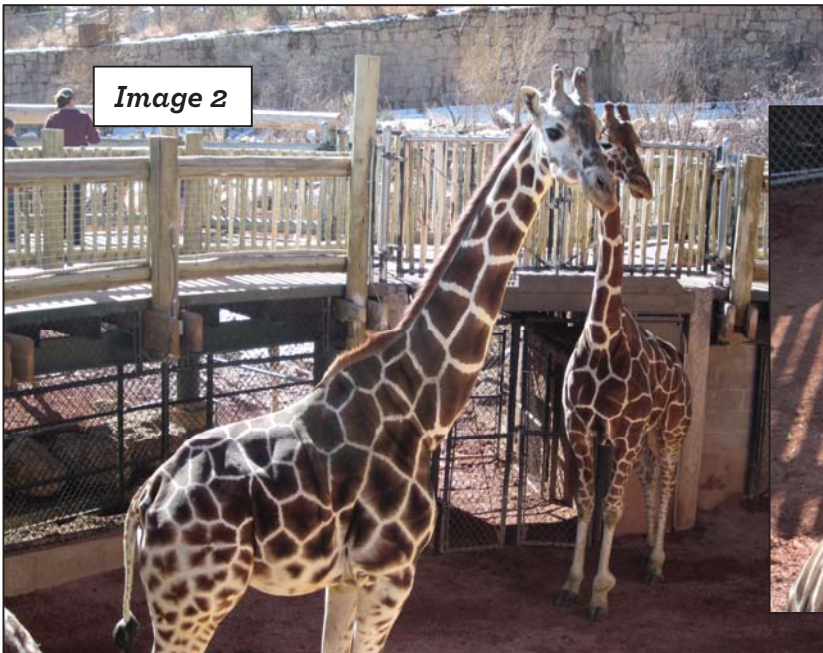

GIRAFFE PROFILE

Riyadh

Scientific Name: Giraffa camelopardalis reticulata

Common Name: Reticulated giraffe

Sex: Female

Birthdate: July 16, 1990

Birthplace: Cheyenne Mountain Zoo

Weight: 1,378 pounds (2018)

Parents: Dam - Diamond
Sire - Jambo

Identification and Characteristics:

- Some defining characteristics include a scar on her right side (image 1).
- She is one of the shorter females in the herd (image 2), and is lighter in color (image 3 and 4).

Reproductive History:

- Riyadh has given birth to nine giraffe. Two of her calves, Twiga and Muziki, are part of CMZoo

GIRAFFE PROFILE

Pictures:

Image 1

Image 3

Image 2

Image 4