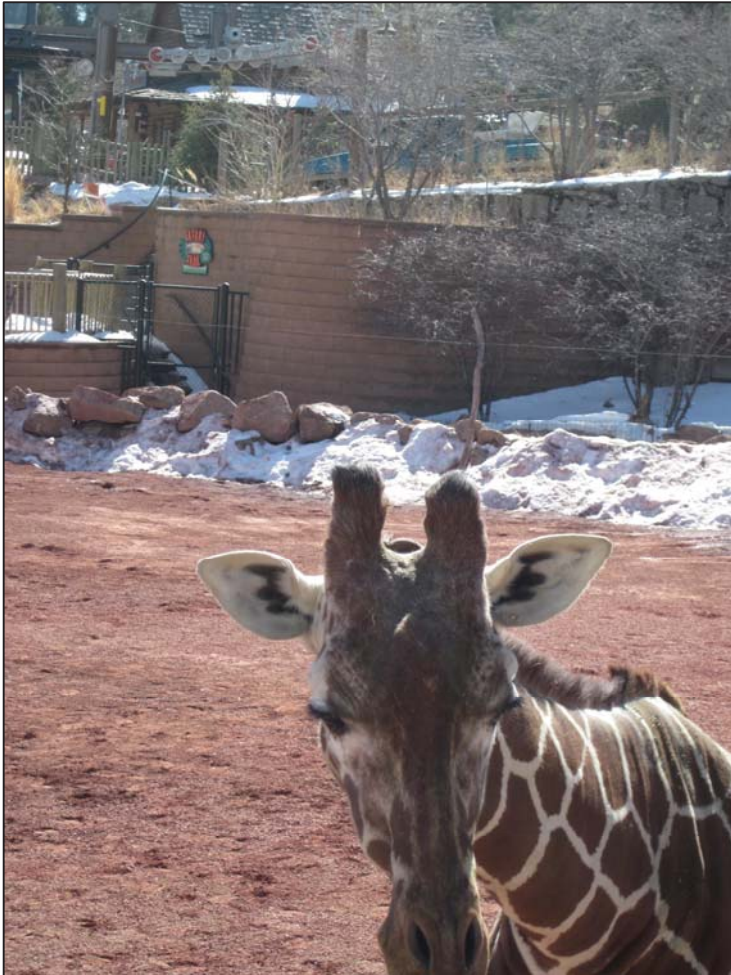

GIRAFFE PROFILE

Twiga

Scientific Name: Giraffa camelopardalis reticulata

Common Name: Reticulated giraffe

Given Name: Twiga

Sex: Female

Birthdate: December 10, 2000

Birthplace: Cheyenne Mountain Zoo

Weight: 1,576 pounds (2018)

Parents: Dam - Riyadh
Sire - Laikipia Sr.

Identification and Characteristics:

- Her ossicones are thin and her left one is grey (image 1). She also has a circle pattern on her chest that looks like a honey comb (image 2).

Known Behaviors:

- Target, back up, right and left foot, X-rays, blood draw, foot painting

Rewards:

- Twiga will take crackers and romaine as reinforcers.

Reproductive History:

- Twiga has had no calves.

GIRAFFE PROFILE

Pictures:

Image 1

Image 2