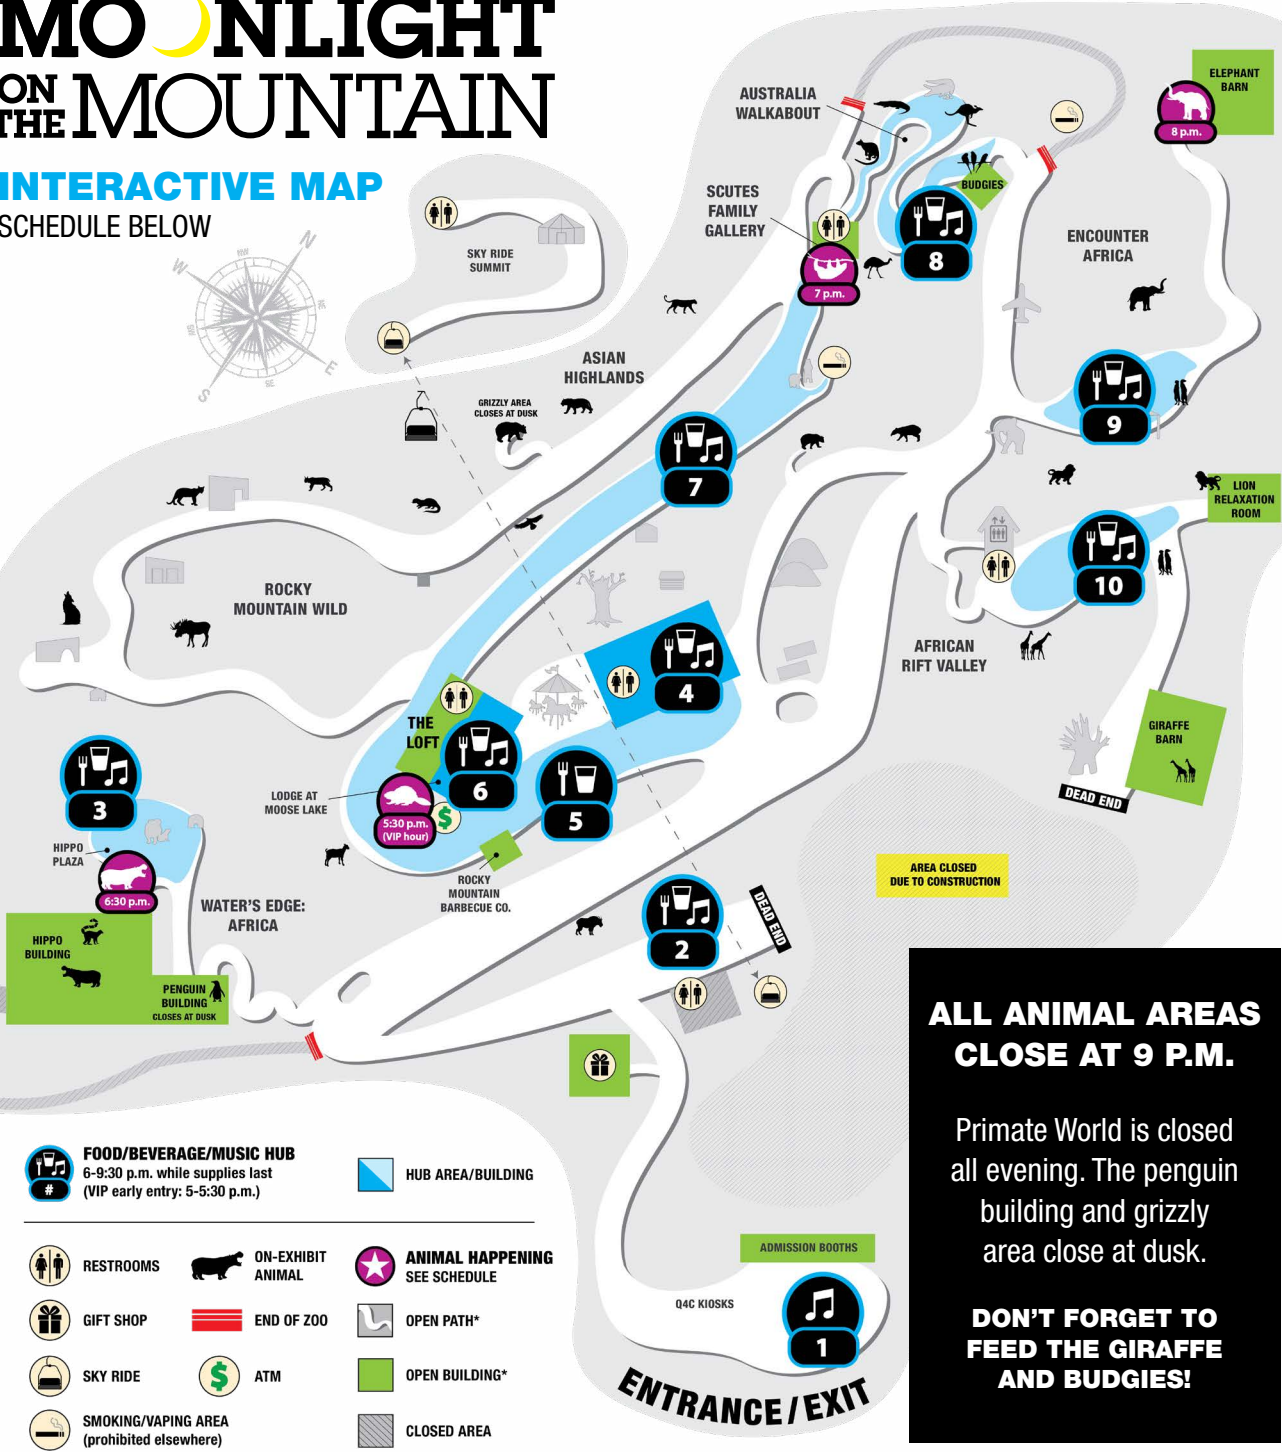

INTERACTIVE MENU  (OR SCROLL/SWIPE)

MOONLIGHT ON THE MOUNTAIN

Thursday, June 26, 2025

Sponsored by:

TOYOTA

MOONLIGHT ON THE MOUNTAIN

INTERACTIVE MAP
SCHEDULE BELOW

ALL ANIMAL AREAS CLOSE AT 9 P.M.

↓ **CLICKABLE MENU** ↓

1 FRONT ENTRANCE

2 LOWER SKY RIDE

3 WATER'S EDGE: AFRICA

4 GRIZZLY GRILL

5 PIZZA WITH A VIEW

6 LODGE AT MOOSE LAKE

7 STARLIGHT WALK

7 STARLIGHT WALK

8 AUSTRALIA WALKABOUT

9 ENCOUNTER AFRICA

10 LION'S DEN

7

STARLIGHT WALK

LIVE MUSIC

6–9:15 All Through the Night

6 LODGE AT MOOSE LAKE

7 STARLIGHT WALK

8 AUSTRALIA WALKABOUT

9 ENCOUNTER AFRICA

10 LION'S DEN

7 p.m.

Sloth Family
Demo

SCROLL FOR MORE AREAS!