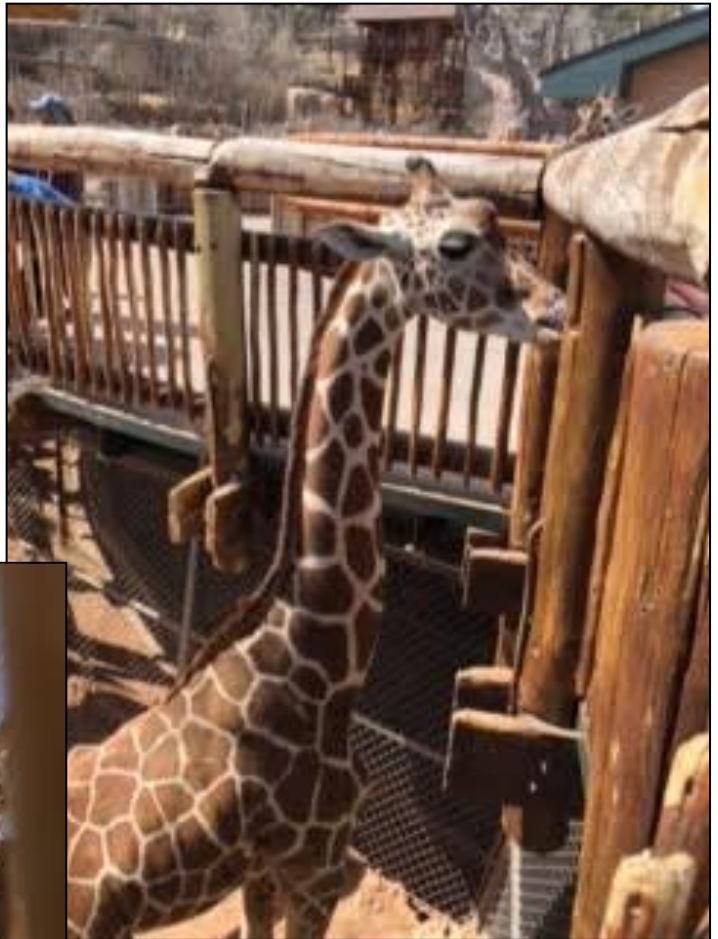

GIRAFFE PROFILE

Bailey

Scientific Name: Giraffa camelopardalis reticulata

Common Name: Reticulated giraffe

Sex: Female

Birthdate: March 16, 2012

Arrived at CMZoo: September 28, 2016

Birthplace: Henry Doorly Zoo

Weight: 1291 pounds (2018)

Identification and Characteristics:

- Bailey is one of our smaller giraffe (image 2 & 3).
- She has two spots in the middle of her chest, which looks a lot like Lakeisha's spots (image 1).
- Bailey is one of our "bravest" giraffe. She has a lot of confidence in new situations. Bailey also really likes to train with keeper staff. She is very motivated and learns new things very quickly.

Known Behaviors:

- Target, back up, right and left foot, X-rays, scale, chute

Rewards:

- Bailey likes lettuce, browse, grain, carrots, bananas and crackers. She'll pretty much train for anything!

Reproductive History:

- Bailey has had no calves.

GIRAFFE PROFILE

Pictures:

Image 1

Image 2

Image 3